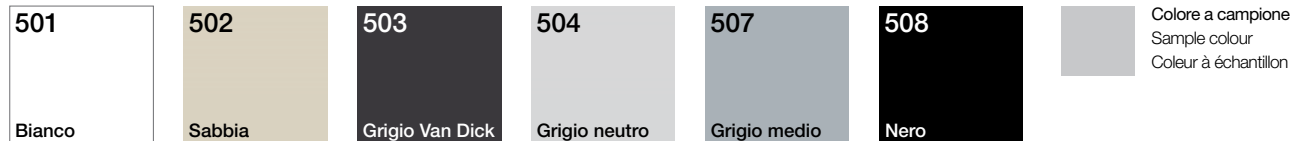

Glass

Thickness 23 mm

MDF Idro Verde class E1 panel, on which 3 mm thick tempered glass is fitted. Edges made of strong thickness profiled aluminium th.3 mm.

Primary drawn aluminium handle, galvanised to a strong thickness chemical silver finish.

Finiture / Finishings / Finitions

Laminato Opaco Prezzo fascia 4

Matt laminate Price Range 4 / Melamine mat Catégorie de Prix 4

Laccato Opaco Prezzo fascia 7 | Lucido Prezzo fascia 9

Matt Price Range 7 | Glossy Lacquered Price Range 9 / Laqué opaque Catégorie de Prix 7 | brillant Catégorie de Prix 9