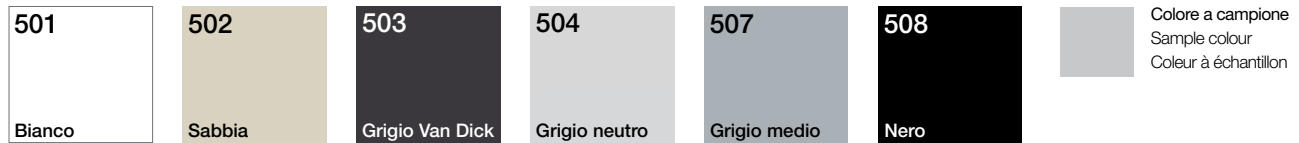

Finiture / Finishings / Finitions

Laminato Opaco Prezzo fascia 1

Matt laminate Price Range 1 / Melamine mat Catégorie de Prix 1