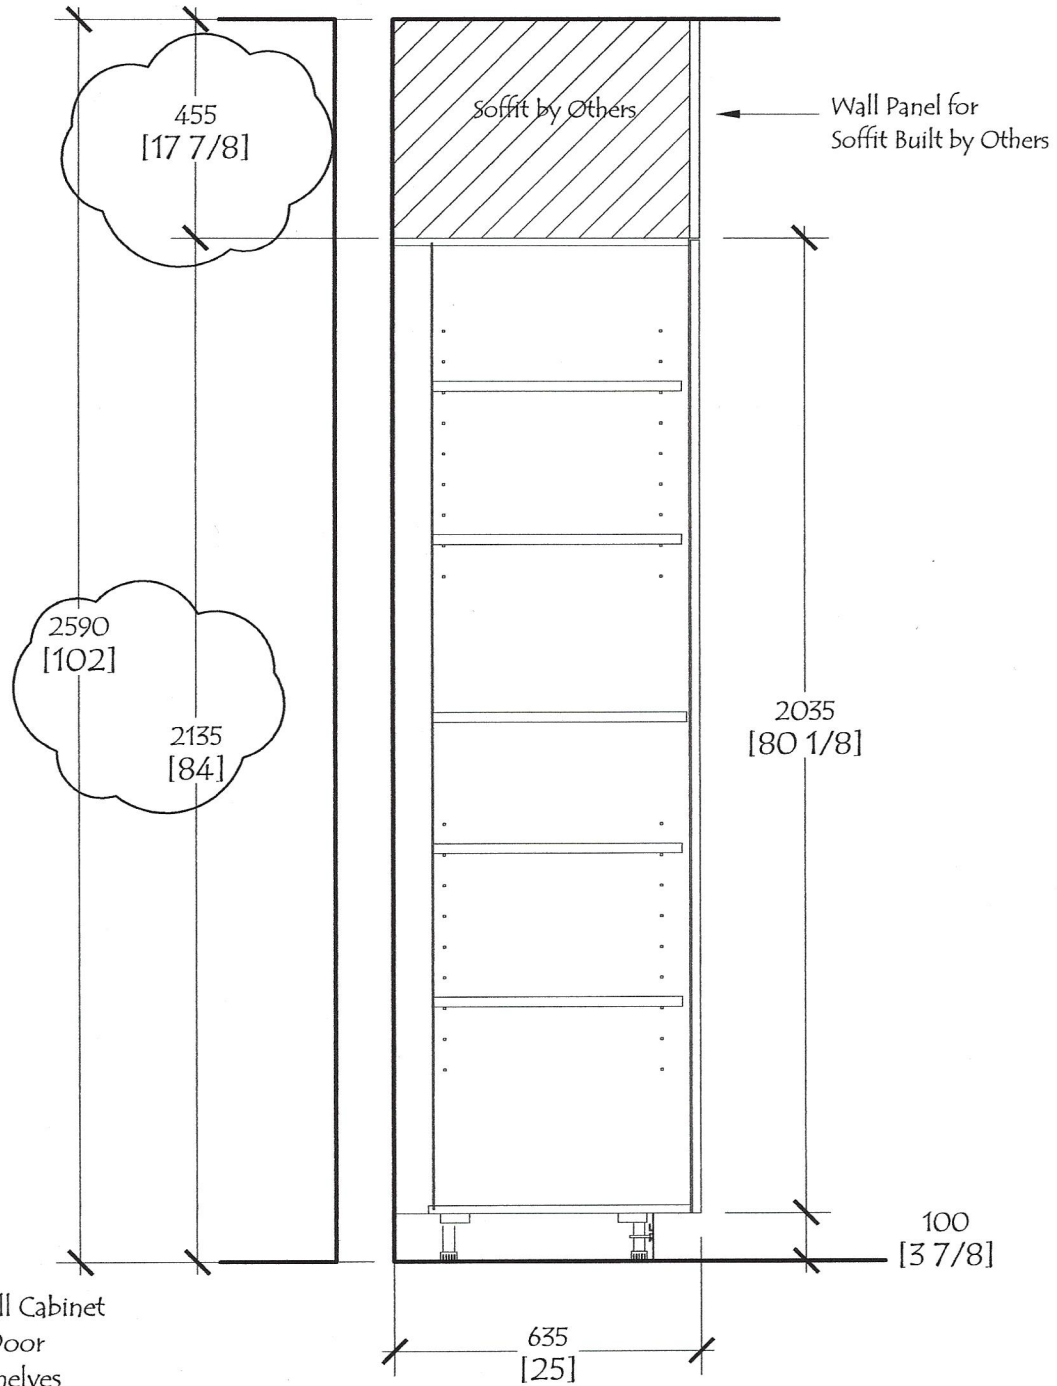

Wall Panel
for Soffit
Built by Others

Gym Pantry
Cellar

Dwg #
RS -1801
Gym 2

No:	Date:	Revisions:	By:

Customer: The Rinaldi Group
 Project: 75 Kenmare Street
 Title: Gym Pantry - Cellar: Elevation 2
 Date: 10-26-18 Scale: NONE

Red Star Cabinet Co Inc
 226 Sherwood Avenue, Suite A
 Farmingdale, New York 11735
 631 694 6200

Section at Tall Cabinet
 Full Height Door
 Adjustable Shelves
 Floor Cellar
 Ceiling Height 102"

Section 1