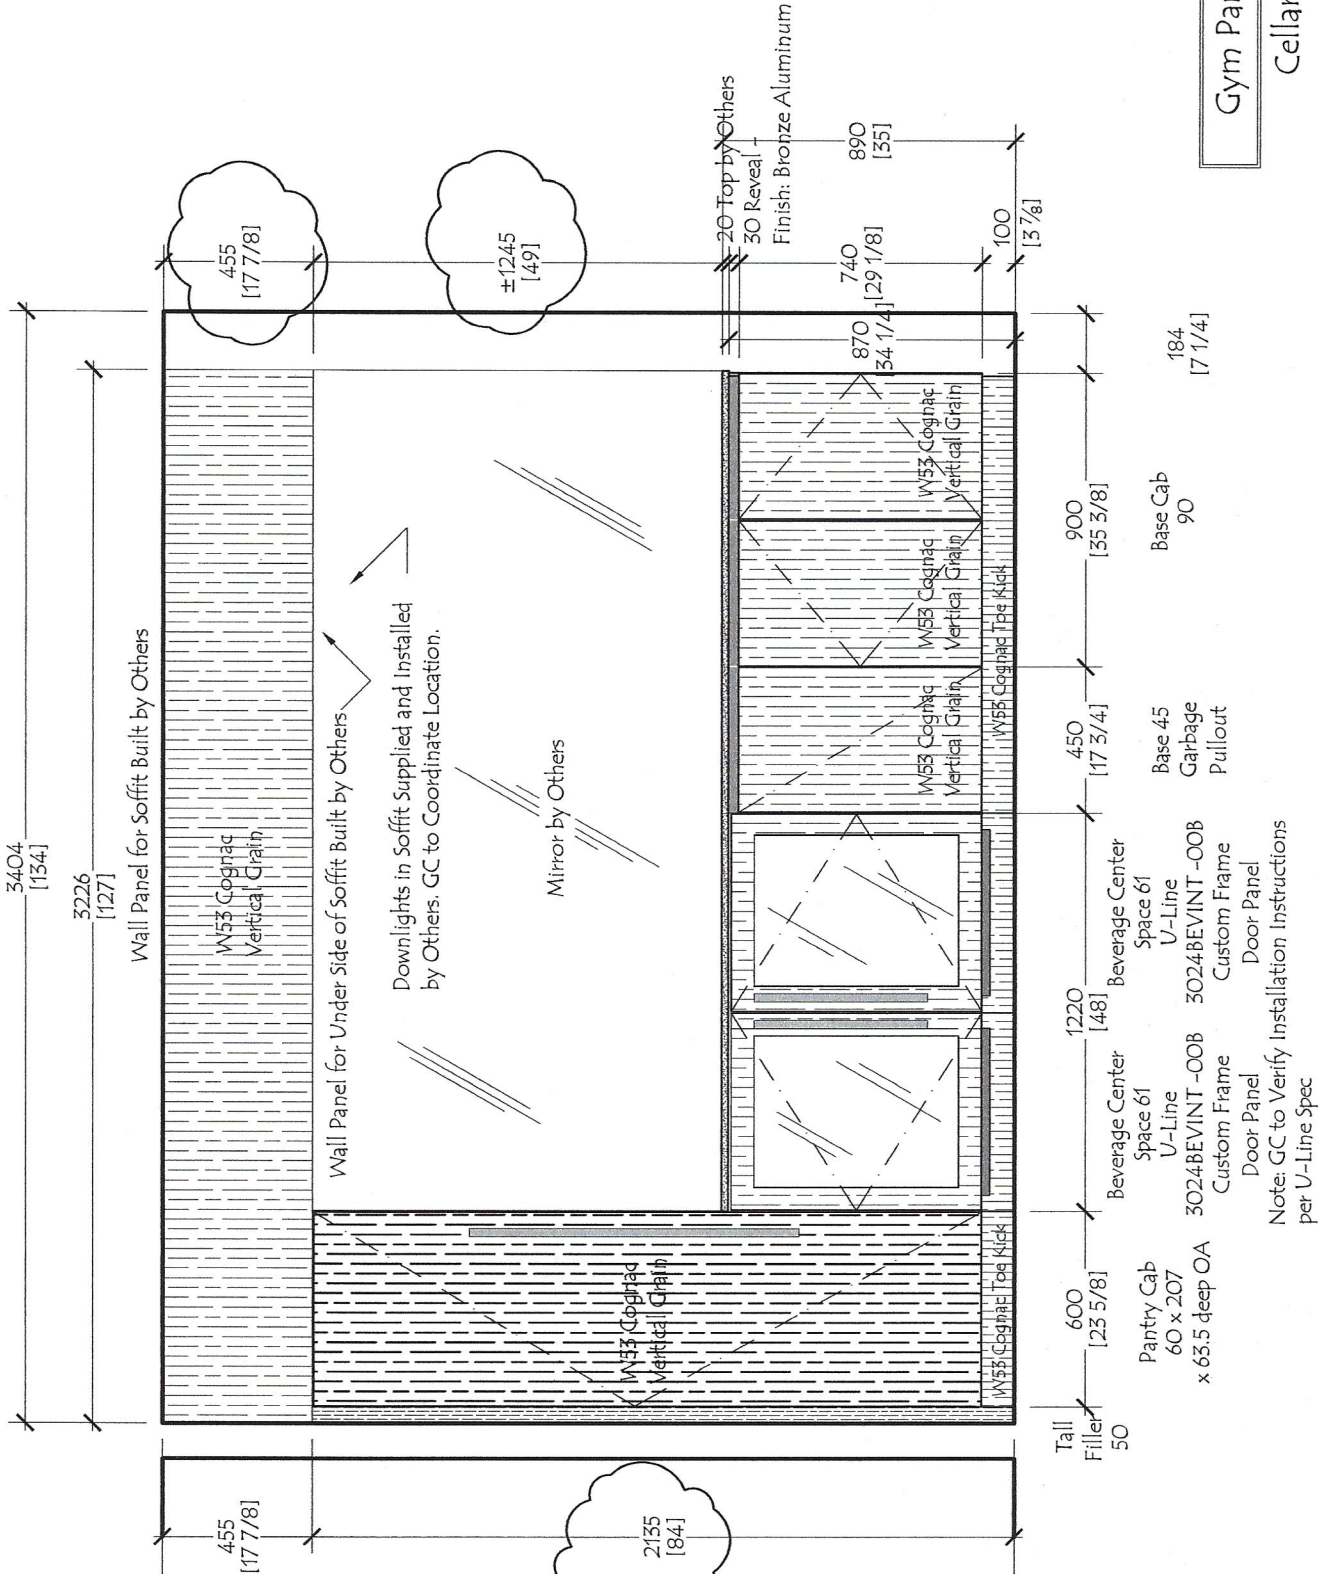

Gym ~ Package H
Flr Cellar
Quantity: (1)
Ceiling Ht 102"

Red Star Cabinet Co Inc 226 Sherwood Avenue, Suite A Farmingdale, New York 11735 631 694 6200	Customer: The Rinaldi Group Project: 75 Kenmare Street Title: Gym Pantry - Cellar : Plan View Date: 10-26-18 Scale: NONE		No:	Date:	Revisions:	By:
	Dwg # RS -1801 Gym					

Gym Pantry

Cellar

Dwg # RS -1801
Gym 1

No:	Date:	Revisions:	By:

Customer:	The Rinaldi Group
Project:	75 Kenmare Street
Title:	Gym Pantry - Cellar: Elevation 1
Date:	10-26-18
Scale:	NONE

Red Star Cabinet Co Inc
 226 Sherwood Avenue, Suite A
 Farmingdale, New York 11735
 631 694 6200

Wall Panel
for Soffit
Built by Others

Gym Pantry
Cellar

Dwg #
RS -1801
Gym 2

No:	Date:	Revisions:	By:

Customer: The Rinaldi Group
 Project: 75 Kenmare Street
 Title: Gym Pantry - Cellar: Elevation 2
 Date: 10-26-18 Scale: NONE

Red Star Cabinet Co Inc
 226 Sherwood Avenue, Suite A
 Farmingdale, New York 11735
 631 694 6200

Section at Tall Cabinet
 Full Height Door
 Adjustable Shelves
 Floor Cellar
 Ceiling Height 102"

Section 1