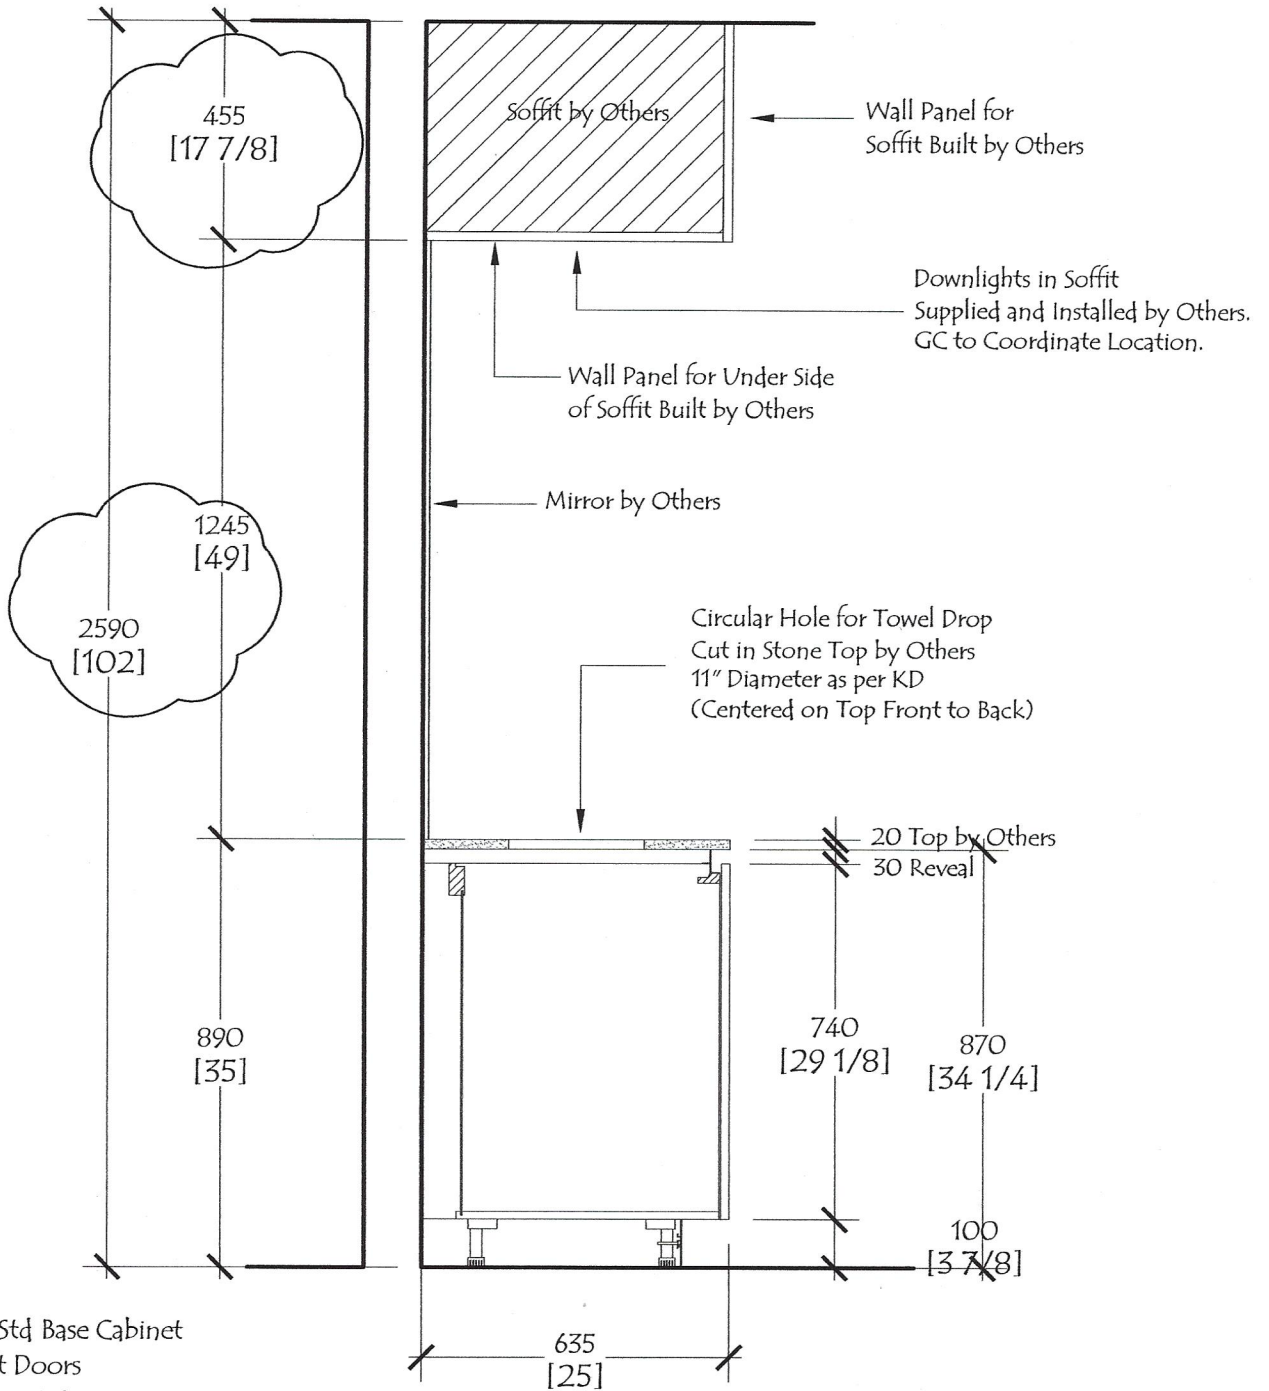

Section at Std Base Cabinet
Full Height Doors
Floor: Cellar at Gym
Ceiling Height 102"

Section 2

CUSTOMER:	The Rinaldi Group	NO.	DATE	REVISIONS	BY	DWG. #
PROJECT:	75 Kenmare Street					RS 1801
TITLE:	Gym Pantry - Cellar: Section 2					Gym
DATE:	10-26-18	SCALE:	NONE	DRAWN BY:	CHECKED BY:	Sect 2