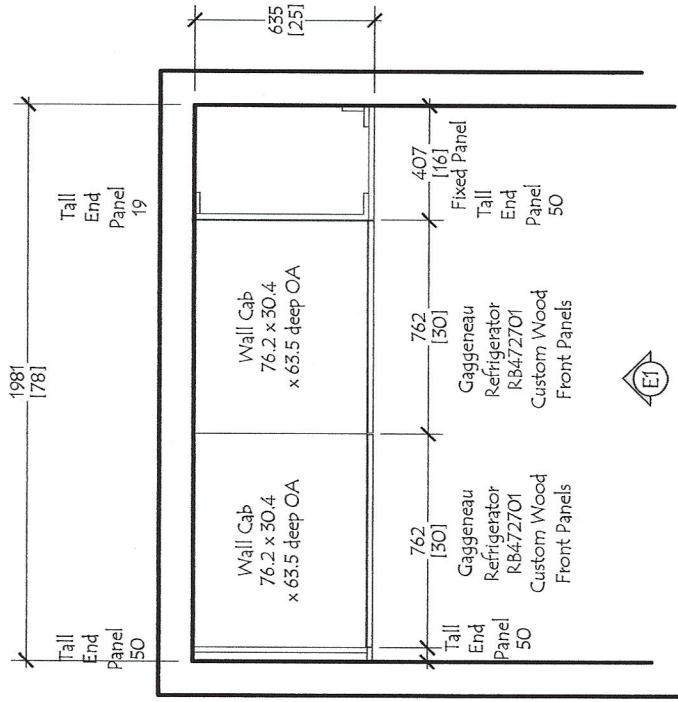

Package Room - Package G
Flr 1 (Ground)
Quantity: (1)
Ceiling Ht 96"

Red Star Cabinet Co Inc 226 Sherwood Avenue, Suite A Farmingdale, New York 11735 631 694 6200		Customer: The Rinaldi Group		Dwg #	
Project: 75 Kenmare Street		By:		RS -1801	
Title: Kitchen - Plan View - Package Room		Revisions:		Pkg Rm	
Date: 10-26-18		Date:		No:	
Scale: NONE		No:		Date:	
		Revisions:		By: