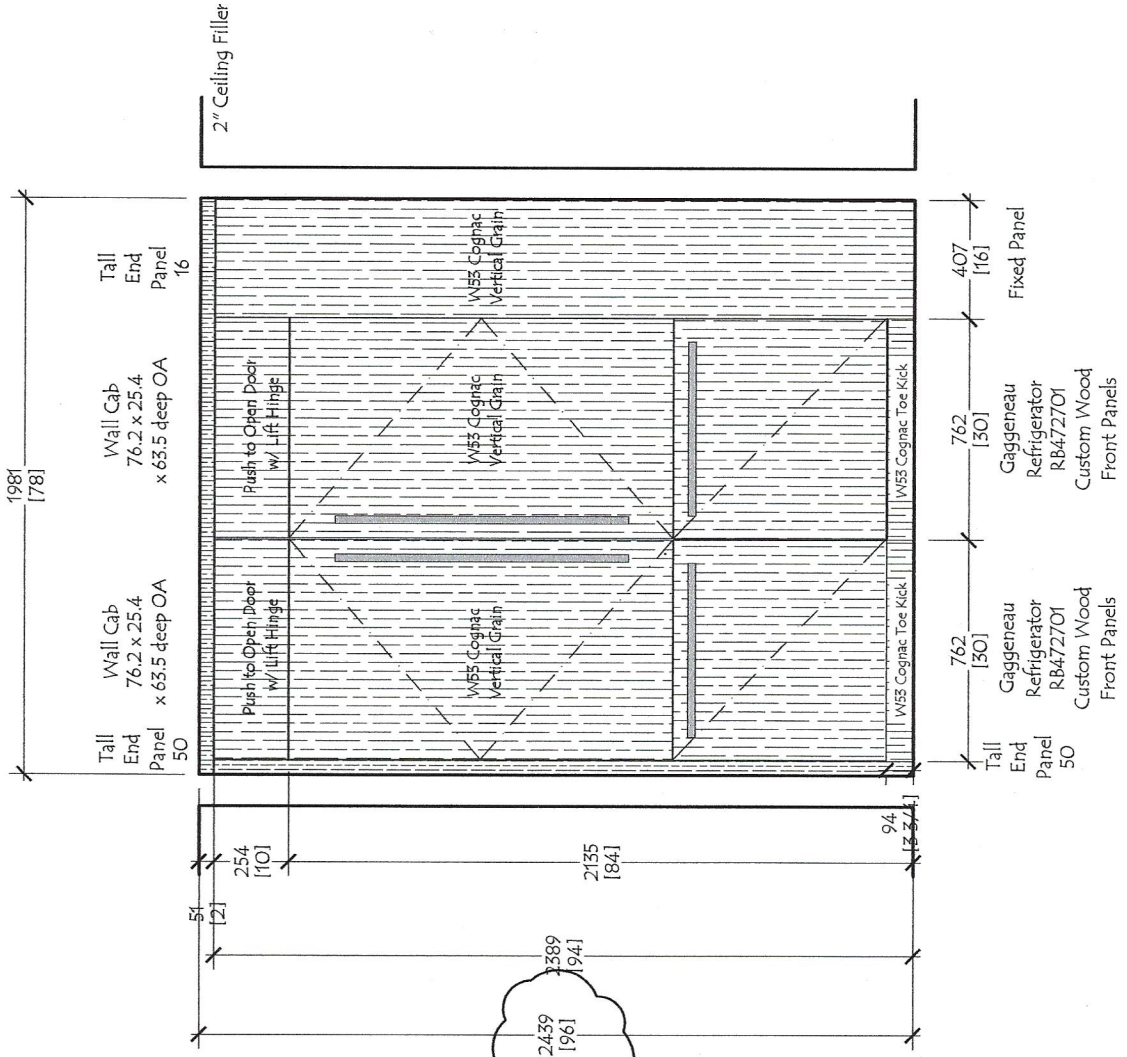

Package Room
Ground Floor

Dwg #
RS -1801
Pkg Rm 1

No:	Date:	Revisions:	By:

Customer: The Rinaldi Group
Project: 75 Kenmare Street
Title: Kitchen - Package Room - Elevation 1
Date: 10-26-18 Scale: NONE

Red Star Cabinet Co Inc
226 Sherwood Avenue, Suite A
Farmingdale, New York 11735
631 694 6200