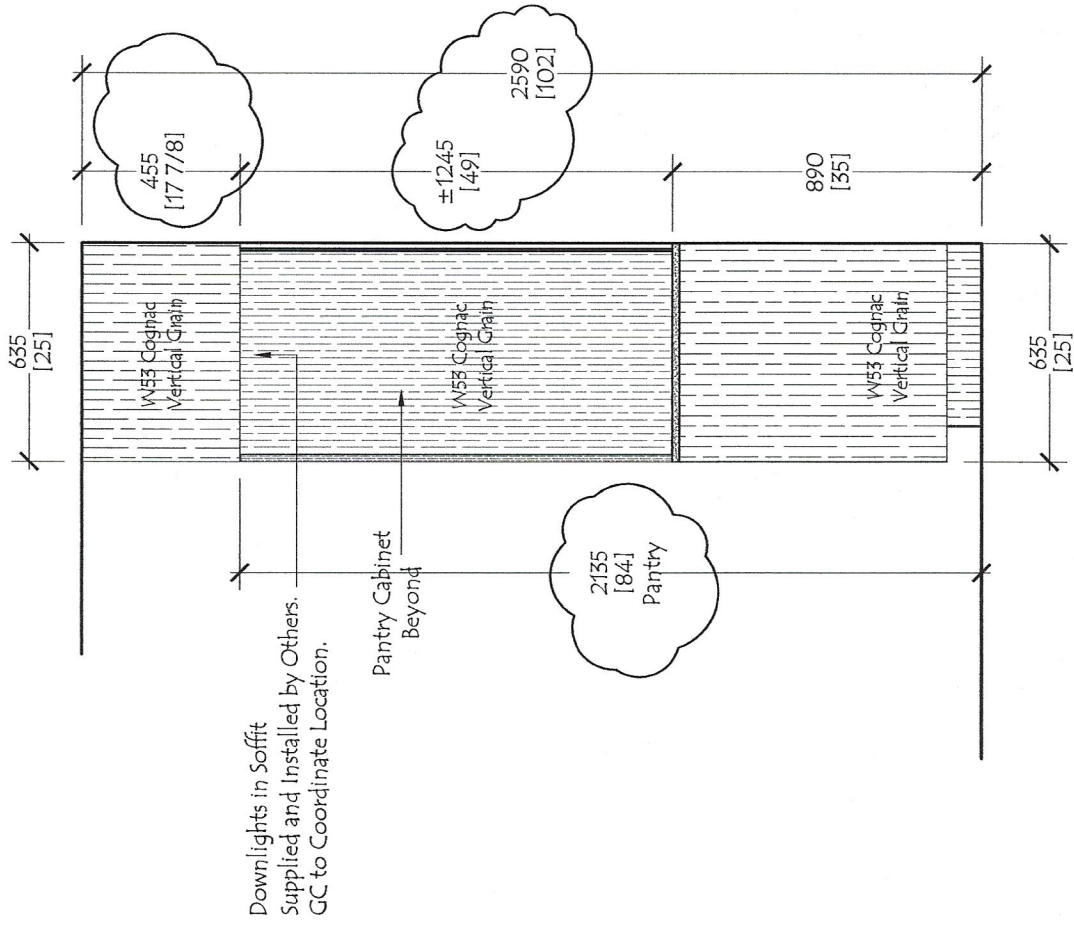

Wall Panel
for Soffit
Built by Others

Gym Pantry
Cellar

Dwg #
RS -1801
Gym 2

No:	Date:	Revisions:	By:

Customer: The Rinaldi Group
Project: 75 Kenmare Street
Title: Gym Pantry - Cellar: Elevation 2
Date: 10-26-18 Scale: NONE

Red Star Cabinet Co Inc
226 Sherwood Avenue, Suite A
Farmingdale, New York 11735
631 694 6200